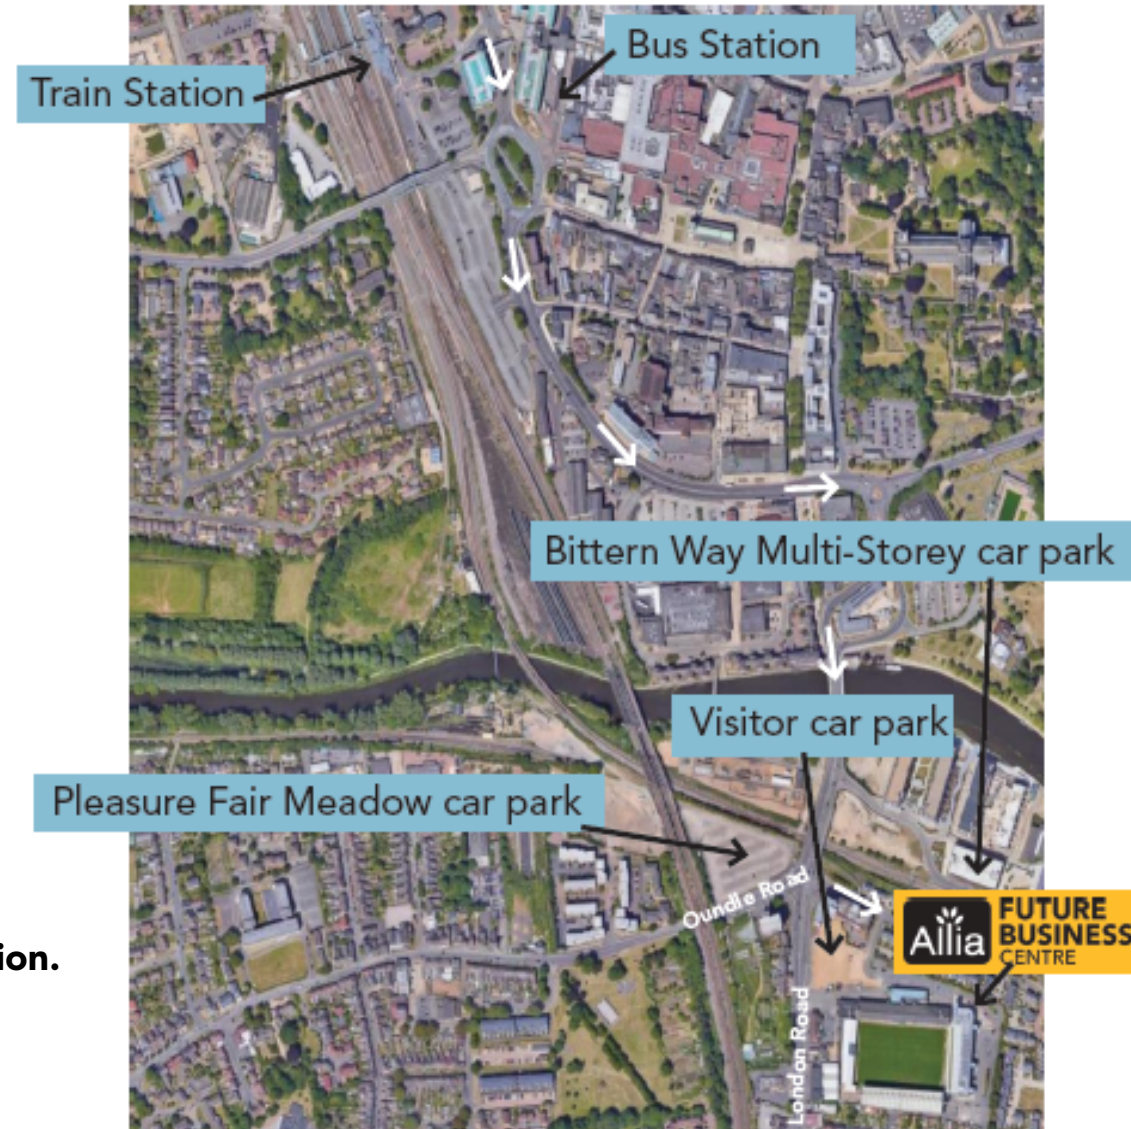

By booking your conference or meeting with Allia, you help us support impact ventures across Peterborough.